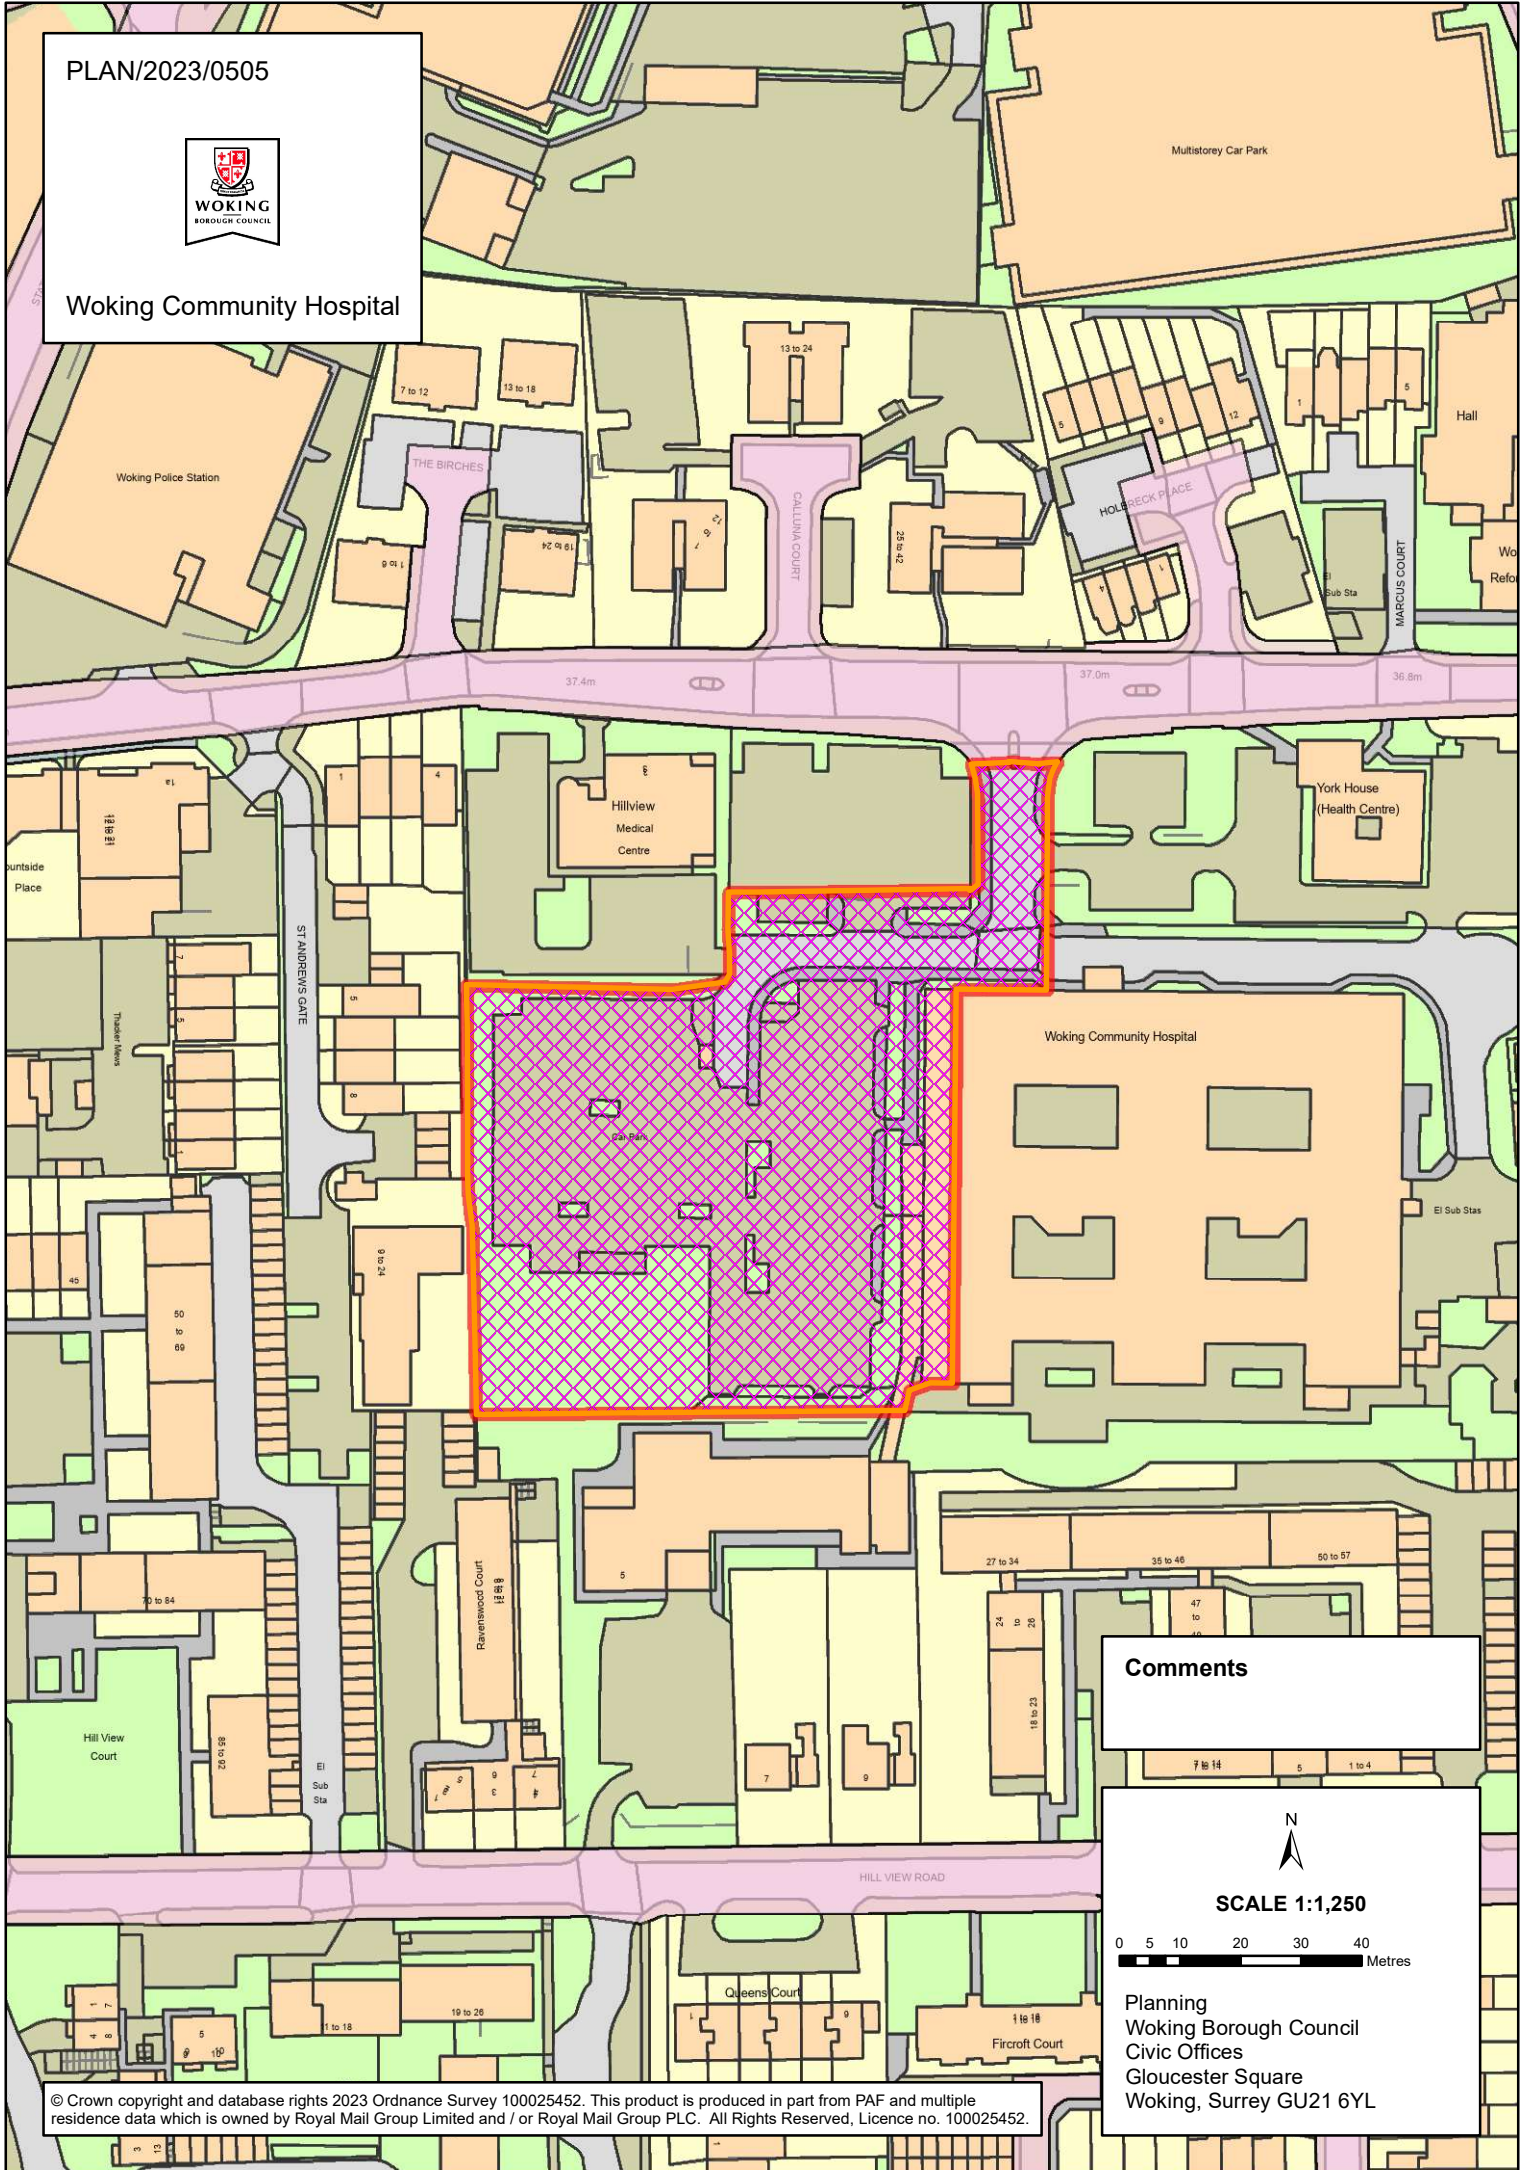

PLAN/2023/0505

Woking Community Hospital

**Comments**

Planning  
Woking Borough Council  
Civic Offices  
Gloucester Square  
Woking, Surrey GU21 6YL